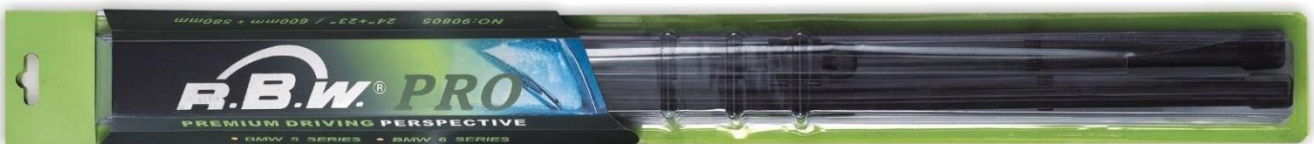

R.B.W.[®]

WIPER BLADES 2016/17

GENUINE RBW PACKAGES

UNIVERSAL WIPER BLADE

910 SERIES

Retrofit Flat Wiper Blade

Sizes: 14"-15"-16"-17"-18"-19"-20"-21"-22"-24"-26"-28"

911 SERIES

Multi-Fit Flat Wiper Blade (8 Adapters)

Sizes: 14"-15"-16"-17"-18"-19"-20"-21"-22"-24"-26"-28"

927 SERIES

Hybrid Wiper Blade

Sizes: 14"-15"-16"-17"-18"-19"-20"-21"-22"-24"-26"-28"

928 SERIES

Multi-Fit Hybrid Wiper Blade (8 Adapters)